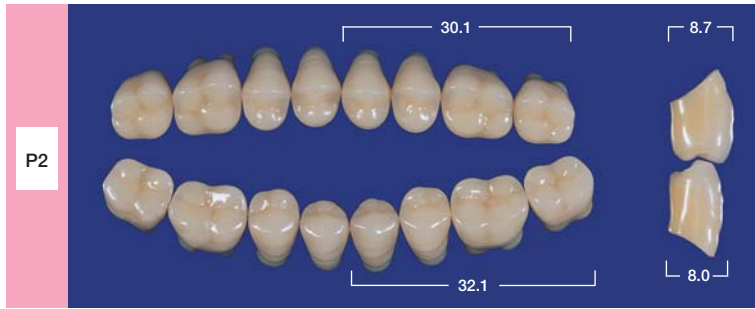

K22 | | | | 43.0 | 9.6 | 7.9

S12 | | | | 45.1 | 8.5 | 8.6

K24B | | | | 43.8 | 10.6 | 8.5

S13 | | | | 43.1 | 9.4 | 8.4

K25 | | | | 47.4 | 10.5 | 8.9

S14 | | | | 46.6 | 10.7 | 8.9

K27 | | | | 49.2 | 10.9 | 9.1

S15 | | | | 50.3 | 10.7 | 9.4

K41 | | | | 42.7 | 9.8 | 8.2

S17 | | | | 52.0 | 12.8 | 9.8

K42 | | | | 44.3 | 9.6 | 8.0

S66 | | | | 46.4 | 10.3 | 8.8

Lower Anterior Teeth

O OVAL

LOWER

Posterior Teeth

Combination Tables

POSTERIOR

Anterior Teeth		Posterior Teeth
Upper	Lower	
S11	L3	P3
S12	L5	P3
S13	L5	P3/P5
S14	L6	P5
S15	L8	P4
S17	L9	P6
S66	L5	P5
K21	L3	P3
K22	L3	P3/P5
K24B	L4	P2
K25	L8	P4
K27	L8	P4
K41	L3	P3/P5
K42	L5	P3/P5
O31	L3	P3
O32	L3	P3/P5
O34	L5	P5
O36	L7	P5
O54	L5	P5

Natura anterior teeth use skillful shading, internal mamelon effects and a subtle response to changing light conditions to achieve their remarkably lifelike appearance.

Natura posterior teeth - with natural translucent cusps - are manufactured to the same high aesthetic standard and are both more wear resistant than standard PMMA teeth and exceptionally strong and durable in the mouth.