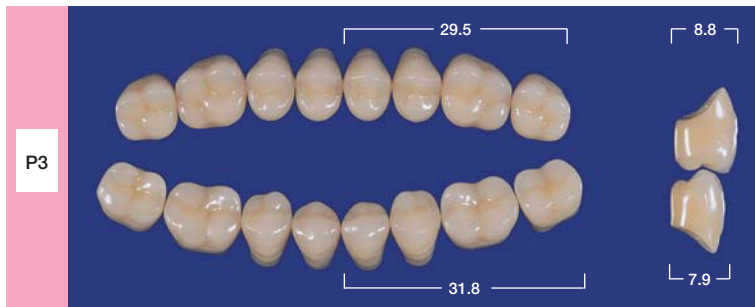

K22 | | | | 43.0 | 9.6 | 7.9

S12 | | | | 45.1 | 8.5 | 8.6

K24B | | | | 43.8 | 10.6 | 8.5

S13 | | | | 43.1 | 9.4 | 8.4

K25 | | | | 47.4 | 10.5 | 8.9

S14 | | | | 46.6 | 10.7 | 8.9

K27 | | | | 49.2 | 10.9 | 9.1

S15 | | | | 50.3 | 10.7 | 9.4

K41 | | | | 42.7 | 9.8 | 8.2

S17 | | | | 52.0 | 12.8 | 9.8

K42 | | | | 44.3 | 9.6 | 8.0

S66 | | | | 46.4 | 10.3 | 8.8

Lower Anterior Teeth

O OVAL

LOWER

Posterior Teeth

Combination Tables

POSTERIOR

Anterior Teeth		Posterior Teeth
Upper	Lower	
S11	L3	P3
S12	L5	P3
S13	L5	P3/P5
S14	L6	P5
S15	L8	P4
S17	L9	P6
S66	L5	P5
K21	L3	P3
K22	L3	P3/P5
K24B	L4	P2
K25	L8	P4
K27	L8	P4
K41	L3	P3/P5
K42	L5	P3/P5
O31	L3	P3
O32	L3	P3/P5
O34	L5	P5
O36	L7	P5
O54	L5	P5

Natura anterior teeth use skillful shading, internal mamelon effects and a subtle response to changing light conditions to achieve their remarkably lifelike appearance.

Natura posterior teeth - with natural translucent cusps - are manufactured to the same high aesthetic standard and are both more wear resistant than standard PMMA teeth and exceptionally strong and durable in the mouth.